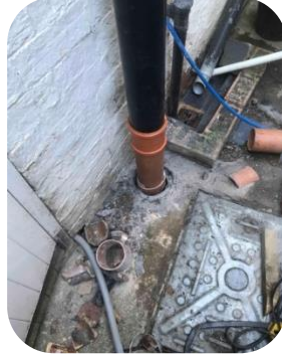

Glazing

Locksmiths

Residential
Projects

Kettering Road, Kettering, Northamptonshire

Cleaning drains following removal waste

Replaced soil down water pipe

Sealed with cement newly installed soil pipe

Kempsford Gardens, London