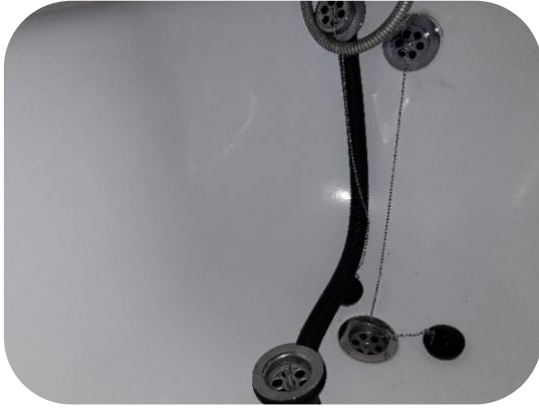

Meridian Court, Fernleigh Close, Croydon

Replacing bath overflow waste pip