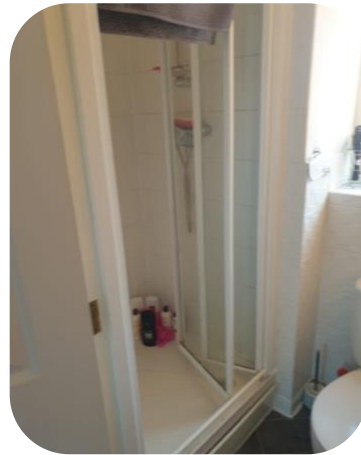

New shower room
door & rubber installed

Lancaster Ave, Mitcham,
Greater London