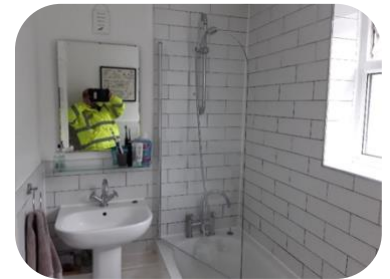

New bath screen installed

Tithelands, Harlow, Essex