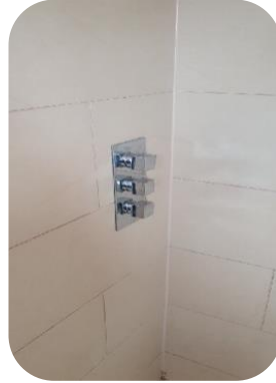

Glazing

Locksmiths

Residential Projects

Birley Road, London

Installation of new shower cartridge

New shower controls

Barnmead, Haywards Heath, West Sussex

Old element being removed