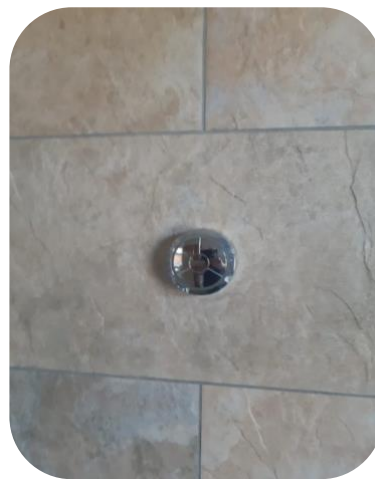

Old boiler before replacement

Installed new boiler

Woodland Rise, London

Installed 50cm wide fridge, with new power point

Our operatives in full PPE & mask

Kings Road, Sudbury, Suffolk

Supplied & installed
new range cooker

Middleton Way, Crawley, West Sussex

New shower handle
railing installed

Shower thermostatic
valve repaired

Plumbing

Gas &
Heating

Electrics

Cleaning

Roofing