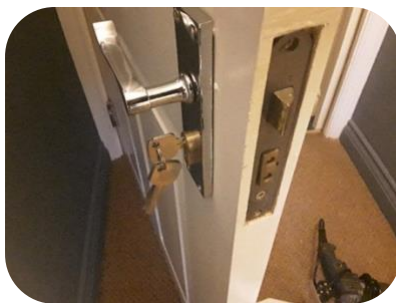

Installed new Full
Bathroom

Installed new carpet &
new PVC window

Joyce Silver Court, Addington Road, Wellingborough

Adjusted & repaired
the PVC window

New door lock
installed

New mixer tap
installed

Kingfisher Drive, Maidenhead, Windsor