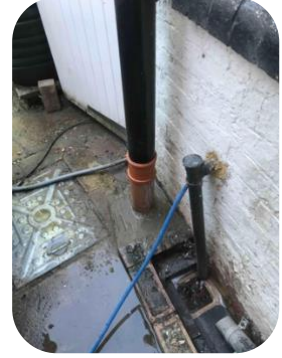

Glazing

Locksmiths

Residential
Projects

Kettering Road, Kettering, Northamptonshire

Cleaning drains following removal waste

Replaced soil down water pipe

Sealed with cement newly installed soil pipe

Kempsford Gardens, London