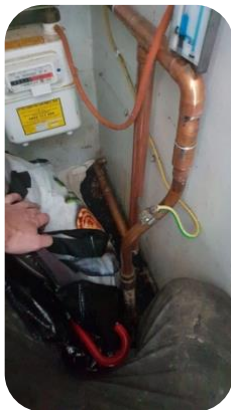

Turpin Close, Gainsborough,
Lincolnshire

Upgrade gas meter outlet
pipework from 15mm to 22mm

Boundary Close, Doncaster

Installed new window

Plumbing

Gas &
Heating

Electrics

Cleaning