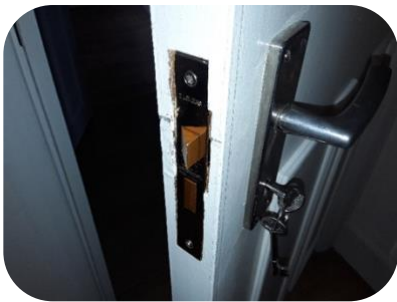

Glazing

Locksmiths

Residential
Projects

Oaks Cottage, George Street, Wellingborough

Damaged PVC door lock

Installed new PVC door lock

Restoring old solid wooden door

Palace Road, London