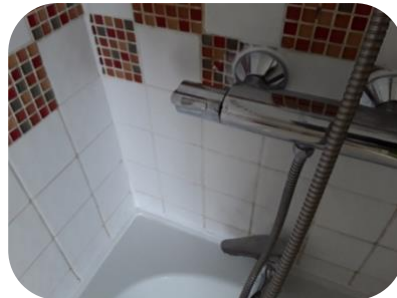

Testing boiler PCB

Longfellow Road, Worcester Park, London

Installed new bath,
tiling and sealed

New shower mixer tap

Full repointing of the
roof

Plumbing

Gas &
Heating

Electrics